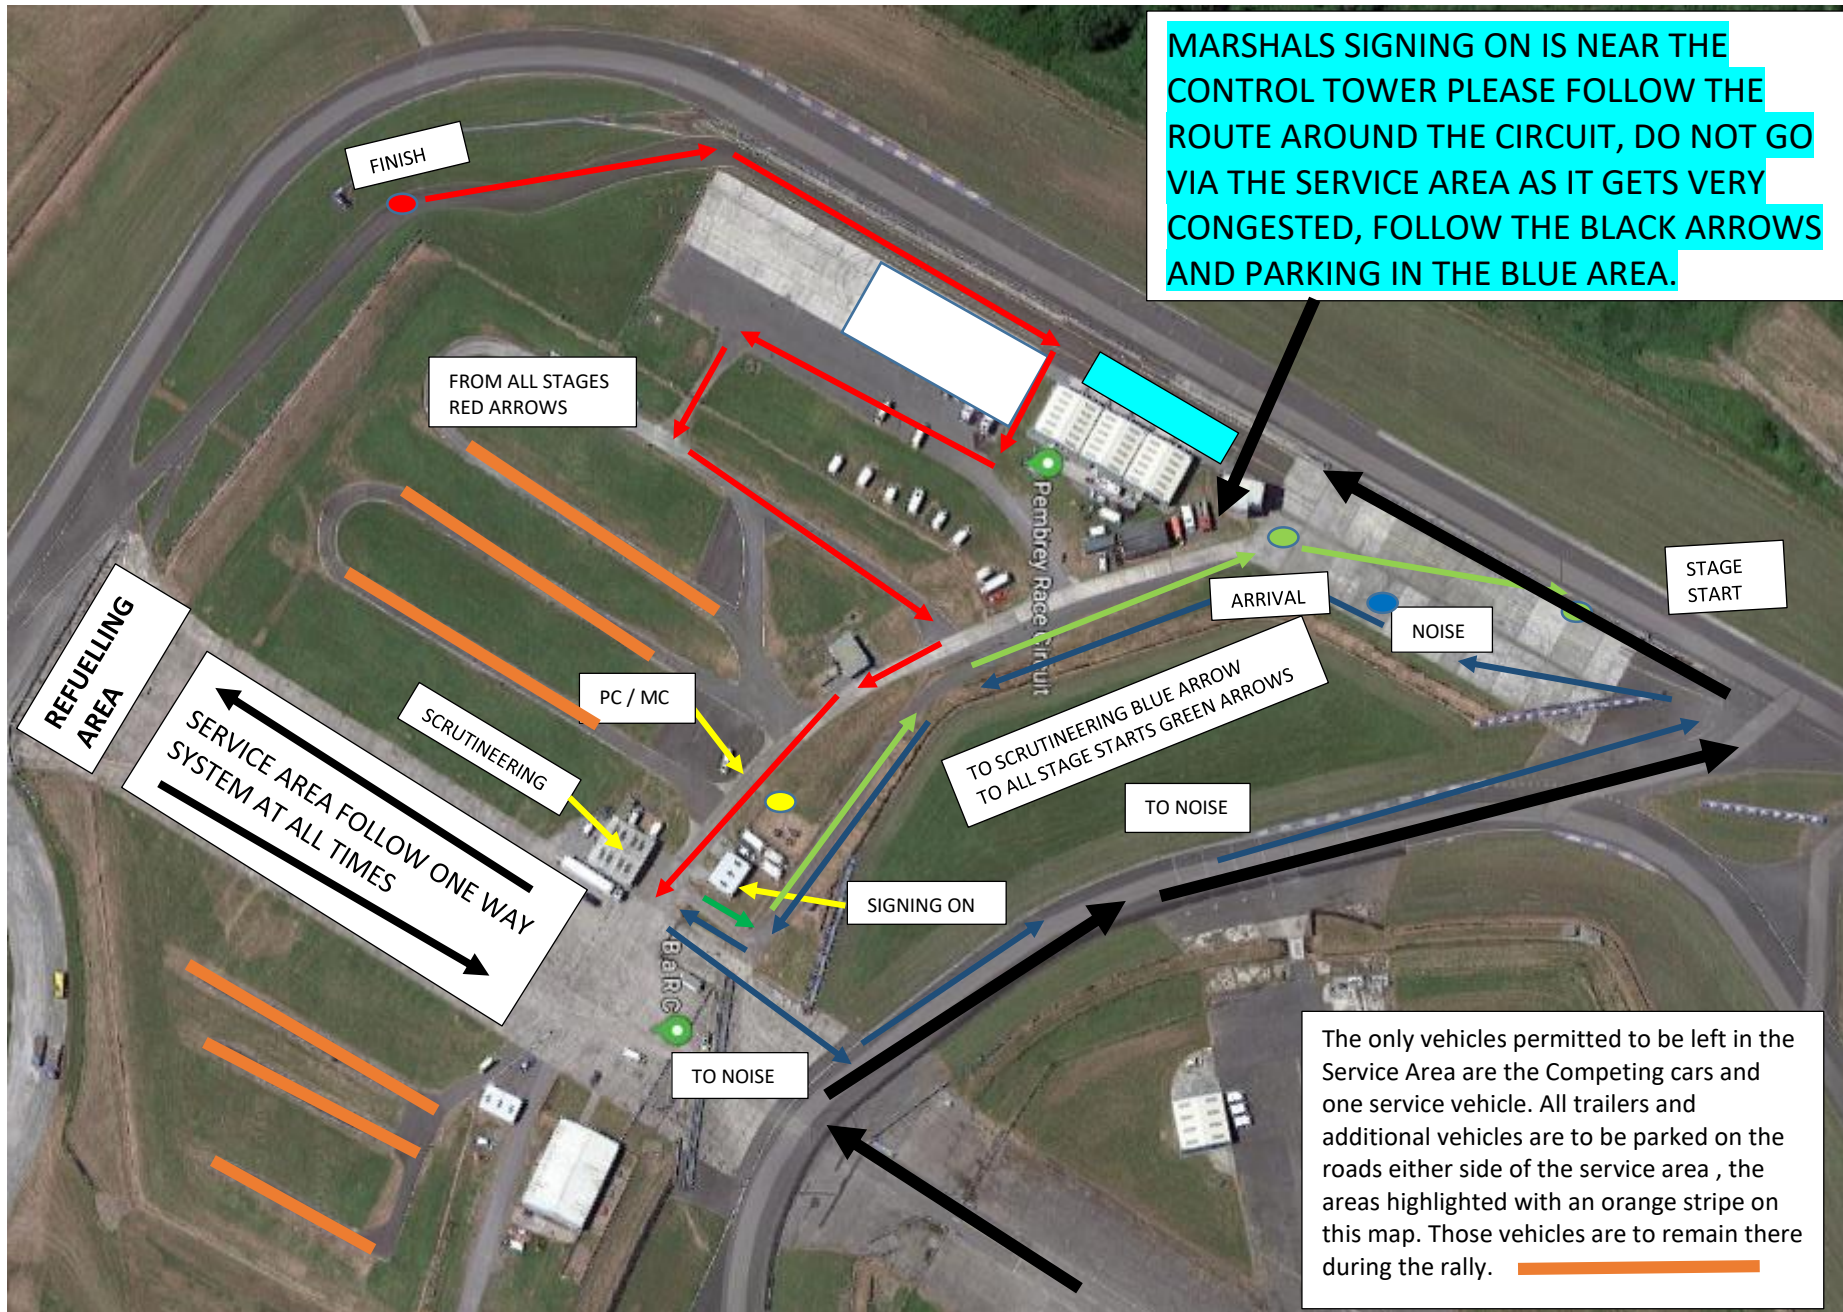

WEST WALES RALLY SPARES JAFFA STAGES SATURDAY 30th 2023

MARSHALS SIGNING ON IS NEAR THE CONTROL TOWER PLEASE FOLLOW THE ROUTE AROUND THE CIRCUIT, DO NOT GO VIA THE SERVICE AREA AS IT GETS VERY CONGESTED, FOLLOW THE BLACK ARROWS AND PARKING IN THE BLUE AREA.

The only vehicles permitted to be left in the Service Area are the Competing cars and one service vehicle. All trailers and additional vehicles are to be parked on the roads either side of the service area, the areas highlighted with an orange stripe on this map. Those vehicles are to remain there during the rally.